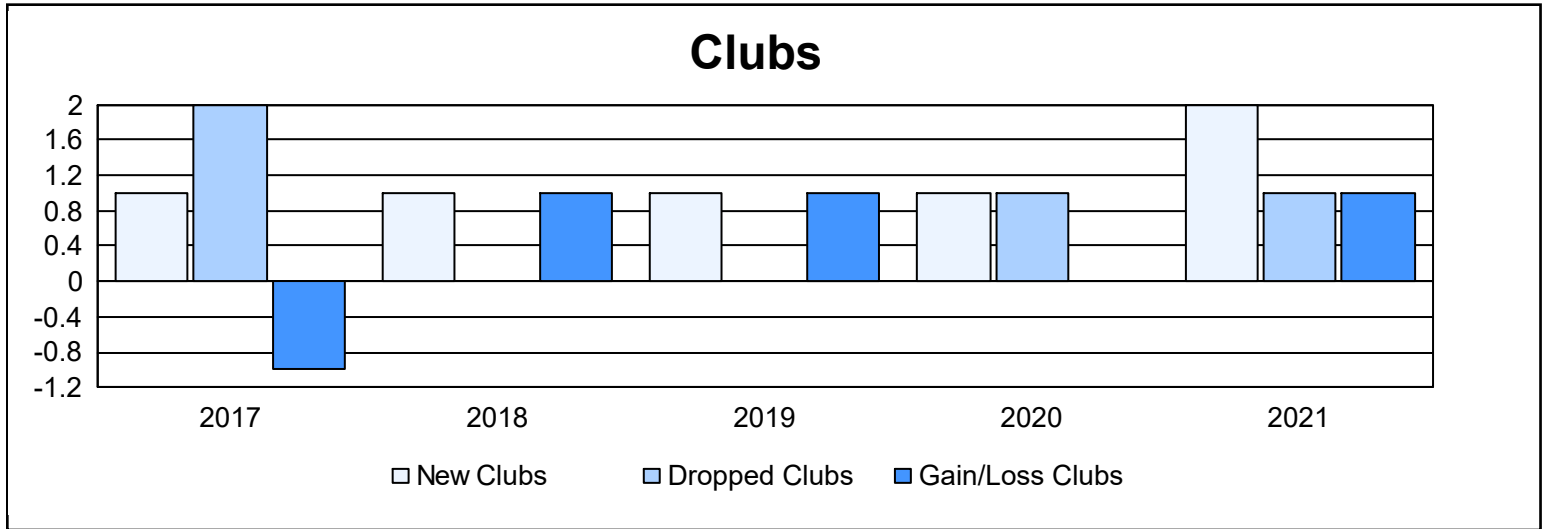

Year	New Clubs	Dropped Clubs	Gain/ Loss Clubs	New Members	Charter Members	Reinstate Members	Transfer Members	Total Member Added	Total Members Dropped	Gain/ Loss Members
2016-2017	1	2	-1	91	31	0	7	129	117	12
2017-2018	1	0	1	92	31	0	5	128	100	28
2018-2019	1	0	1	79	28	3	5	115	161	-46
2019-2020	1	1	0	81	30	4	6	121	105	16
2020-2021	2	1	1	95	60	24	2	181	179	2
<b>Average</b>	<b>1</b>	<b>1</b>	<b>0</b>	<b>88</b>	<b>36</b>	<b>6</b>	<b>5</b>	<b>135</b>	<b>132</b>	<b>2</b>

### Membership Composition June 2021 Cumulative