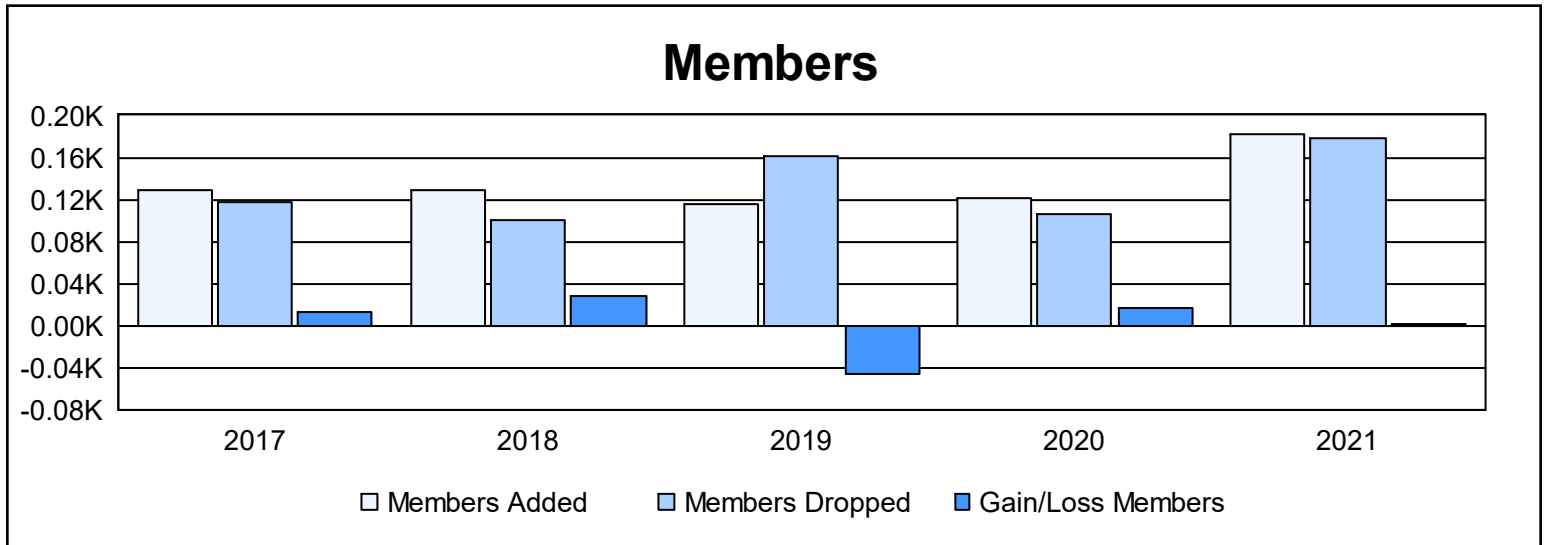

Year	New Clubs	Dropped Clubs	Gain/ Loss Clubs	New Members	Charter Members	Reinstate Members	Transfer Members	Total Member Added	Total Members Dropped	Gain/ Loss Members
2016-2017	1	2	-1	91	31	0	7	129	117	12
2017-2018	1	0	1	92	31	0	5	128	100	28
2018-2019	1	0	1	79	28	3	5	115	161	-46
2019-2020	1	1	0	81	30	4	6	121	105	16
2020-2021	2	1	1	95	60	24	2	181	179	2
<b>Average</b>	<b>1</b>	<b>1</b>	<b>0</b>	<b>88</b>	<b>36</b>	<b>6</b>	<b>5</b>	<b>135</b>	<b>132</b>	<b>2</b>

### Membership Composition June 2021 Cumulative